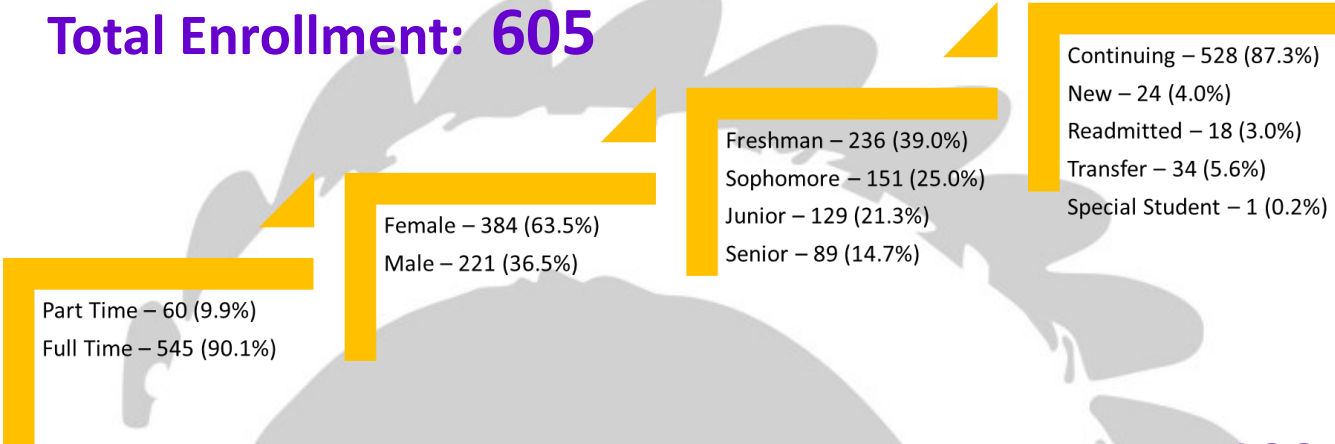

STUDENT ENROLLMENT SUMMARY

Total Enrollment: 605

Total Number of Tribal Nations: 123

Top 10 Tribal Nations (Count & Percentage of Total Enrollment)

1. Navajo Nation—102 (16.9%)
2. Cherokee Nation—43 (7.1%)
3. The Muscogee (Creek) Nation—41 (6.8%)
4. Cheyenne River Sioux Tribe—23 (3.8%)
5. Prairie Band Potawatomi Nation—18 (3.0%)
6. The Choctaw Nation of Oklahoma—17 (2.8%)
7. Oglala Sioux Tribe—16 (2.6%)
8. The Seminole Nation of Oklahoma—15 (2.5%)
9. Cheyenne and Arapaho Tribes—13 (2.1%)
10. Comanche Nation—11 (1.8%)
10. Confederated Tribes and Bands of the Yakama Nation—11 (1.8%)
10. Three Affiliated Tribes of the Fort Berthold Reservation—11 (1.8%)