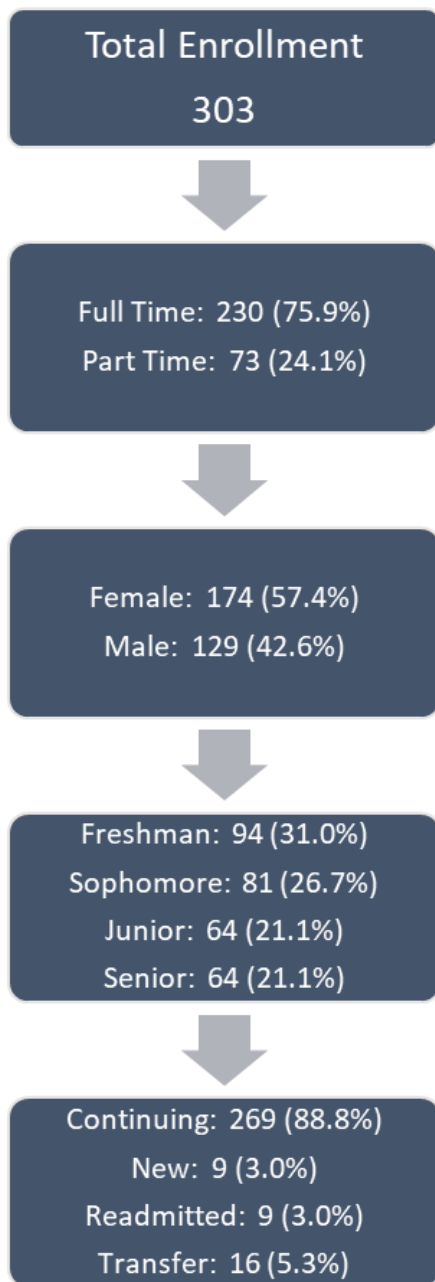

Summer 2023 Student Enrollment Summary

Summer 2023 Census Data

Data Source: Comprehensive Academic Management System (CAMS)

Total Number of Tribal Nations: 92

Top 10 Tribal Nations

(Count & Percentage of Total Enrollment)

1. Navajo Nation—56 (18.5%)
2. The Muscogee (Creek) Nation—20 (6.6%)
3. Cherokee Nation—15 (5.0%)
4. Cheyenne and Arapahoe Tribes, Oklahoma—10 (3.3%)
5. Comanche Nation, Oklahoma—10 (3.3%)
6. Cheyenne River Sioux Tribe—9 (3.0%)
7. Prairie Band Potawatomi Nation—9 (3.0%)
8. Oglala Sioux Tribe—7 (2.3%)
9. Omaha Tribe of Nebraska—7 (2.3%)
10. The Choctaw Nation of Oklahoma—7 (2.3%)